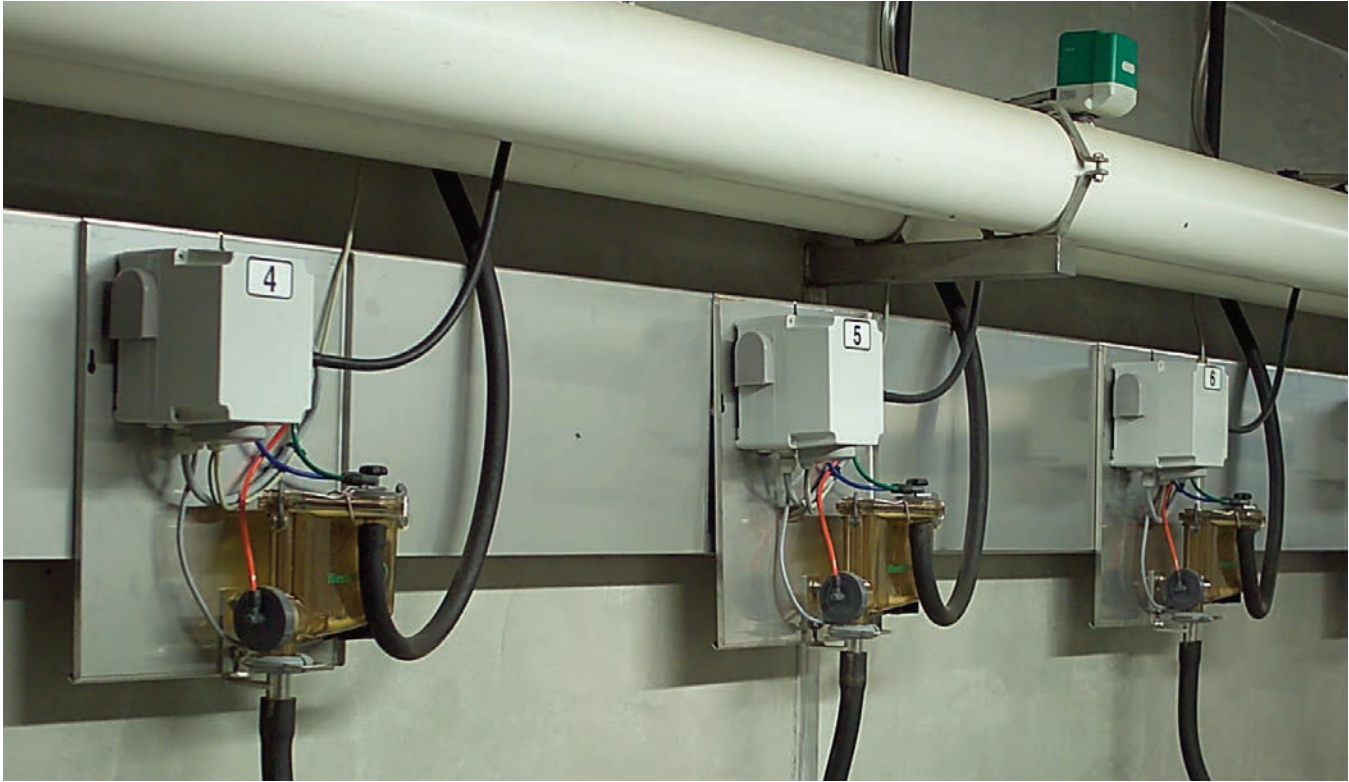

Subway Mounting System

Improve appearance and efficiency

engineering for
a better world

gea.com

Organized installation method — includes all mounting studs and pre-drilled holes for mounting equipment.

Conceals and protects wires and hoses — raceway provides conduit for wires and hoses, yet they are easily accessible.

Stainless steel covers and panels — combine durability, easy cleaning and low maintenance with a professional appearance.

Hose transition portals — provide the connection point for hoses between parlor and subway. Available in floor or wall mounted versions for central or dual subways.

Variety of sizes — available in 27", 36" and 42" stall centers for all parlors, both parallel or herringbone.

GEA North America

GEA Farm Technologies, Inc.

1880 Country Farm Drive, Naperville, IL 60563

Toll Free: 1.877.WS.DAIRY or 1.877.973.2479