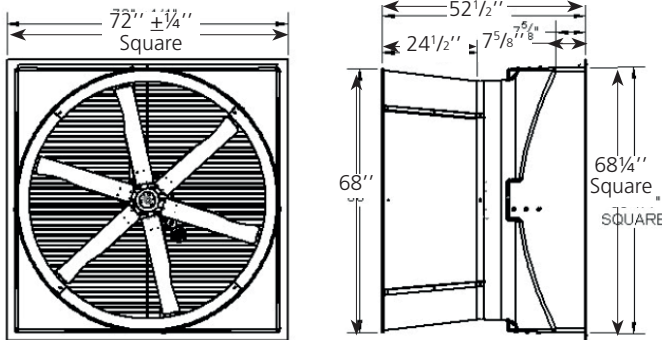

2 7/8" taper lock hub — easy on and easy off design is rated up to 10 HP.

Heavy-duty shaft and bearings

1 1/4" drive shaft — built to withstand high torque situations.

Service-free bearings — minimizes required maintenance.