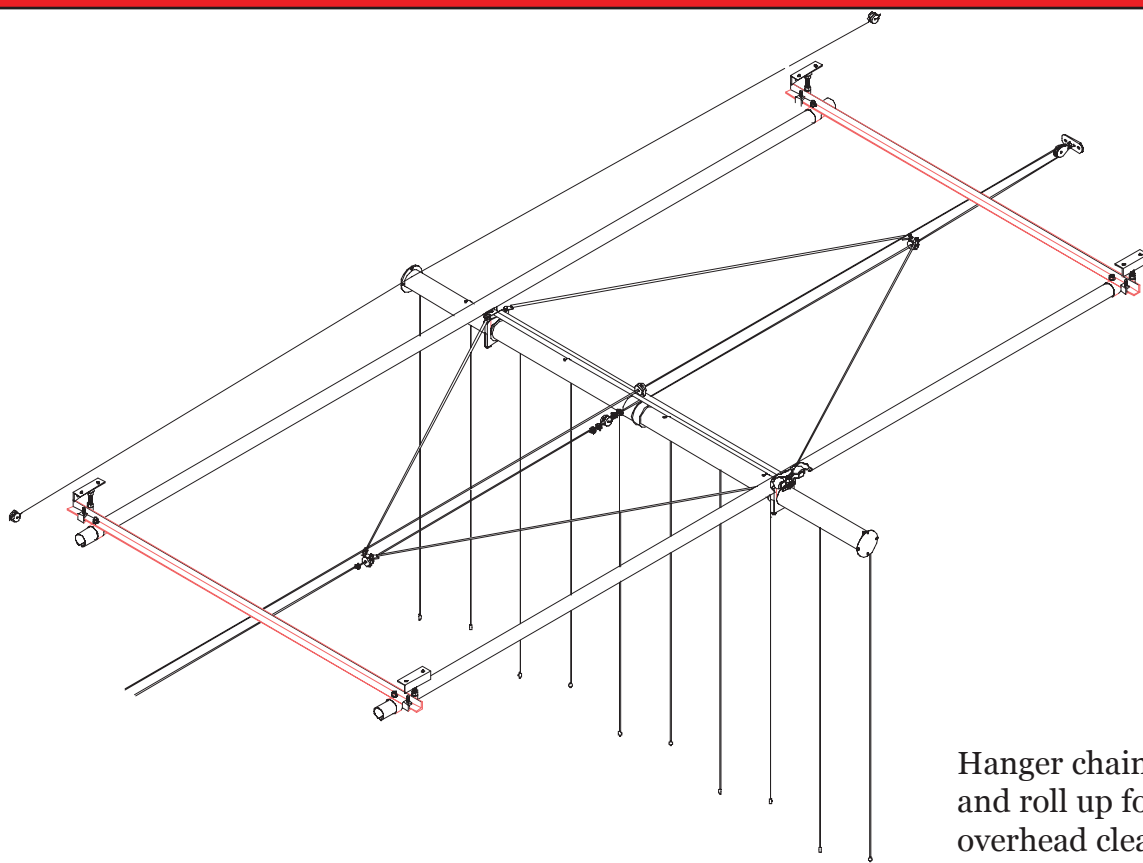

# Roll up Crowd Gate

Hanger chains won't tangle and roll up for easy overhead clearance.

## Save Money without sacrificing quality!

- Affordable alternative to pusher gates
- Innovative, simple design. Patented in the US and Canada.
- Available with manual or electric drive
- Easily installed in any facility up to 31' wide and 100' long.
- No hanging cords.
- Hanging chains rather than heavy gates.
- No cross bars to catch or injure animals.
- Heavy duty construction for years of use.
- Low-voltage electric fencers can be added (not supplied by Agromatic).